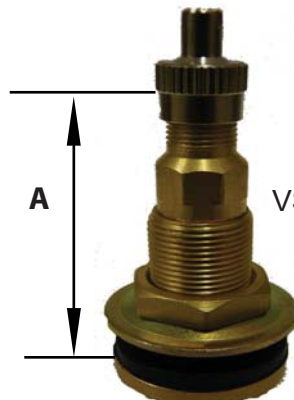

VS-714-WZA